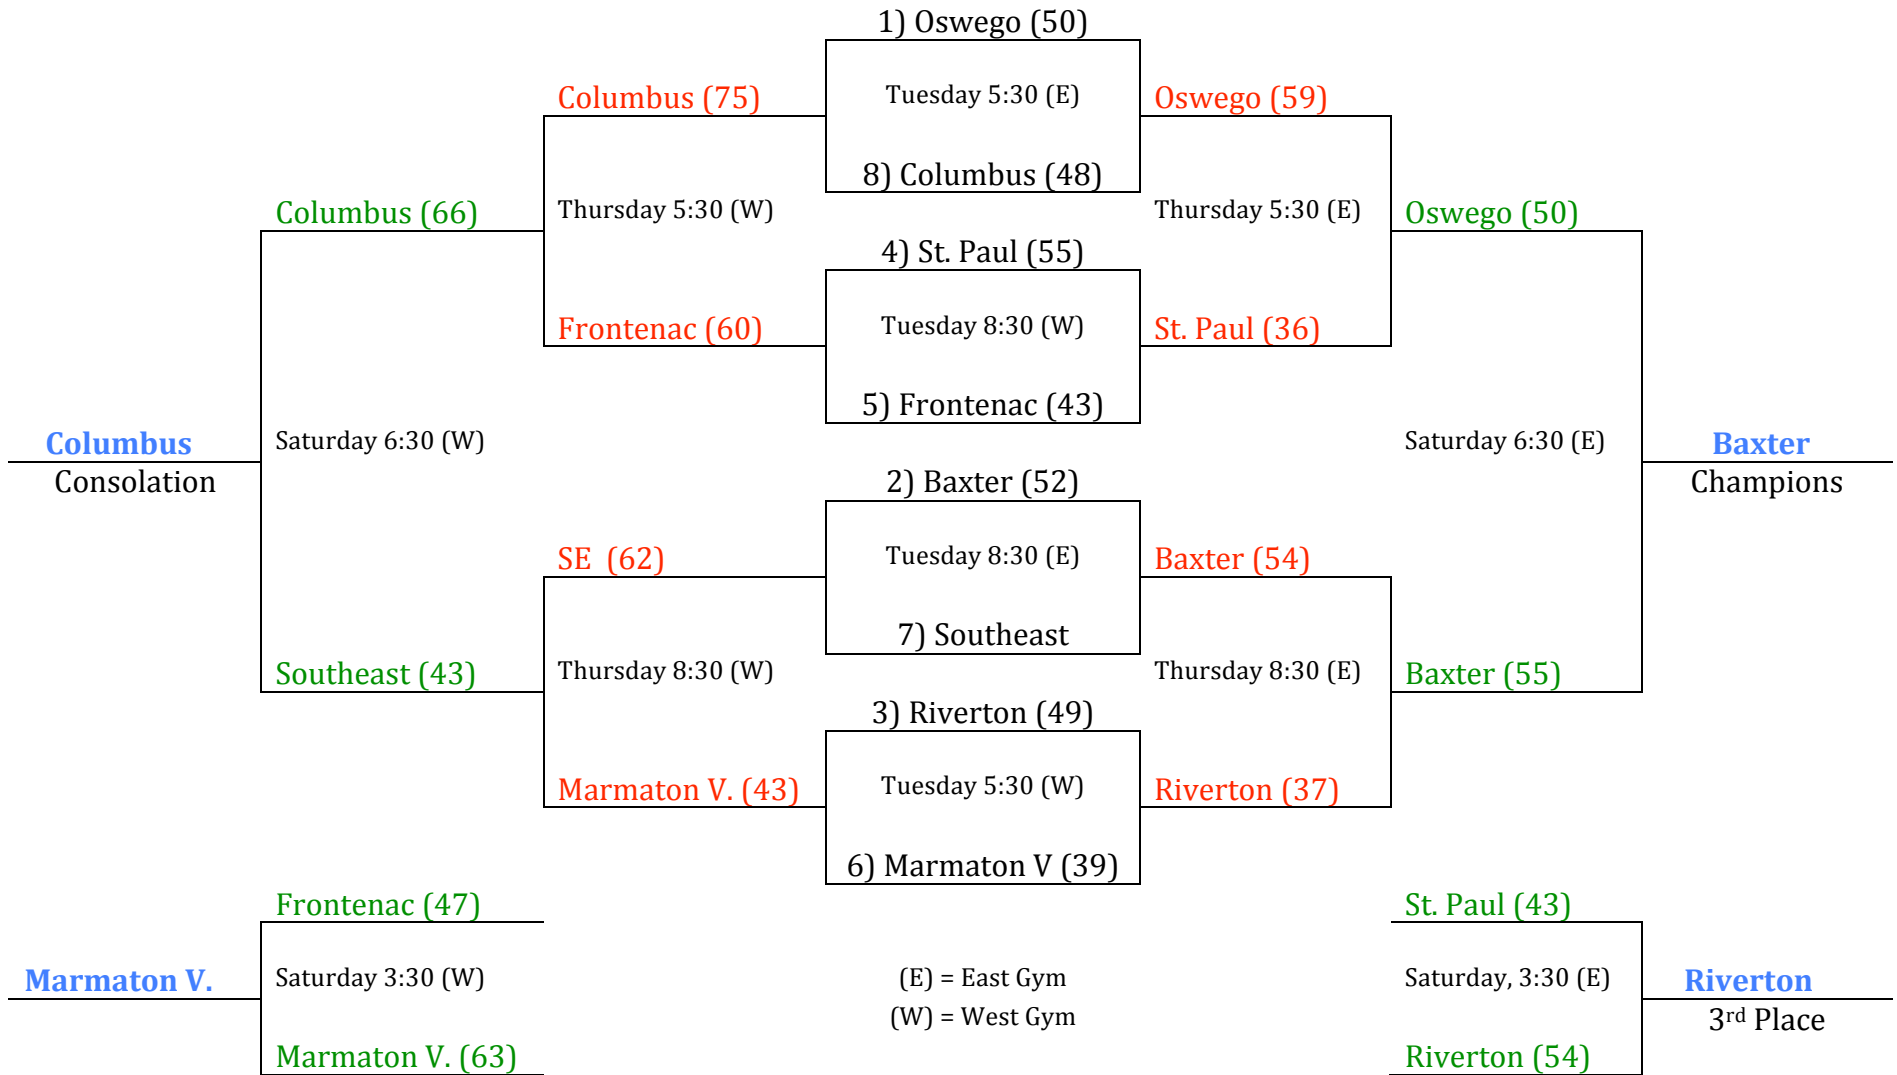

2010 LANCER CLASSIC January 19, 21, 23

**BOYS
BRACKET**

**BOYS
BRACKET**

Team on top of bracket will be home, will wear white and will sit to the right of the scorer's table.